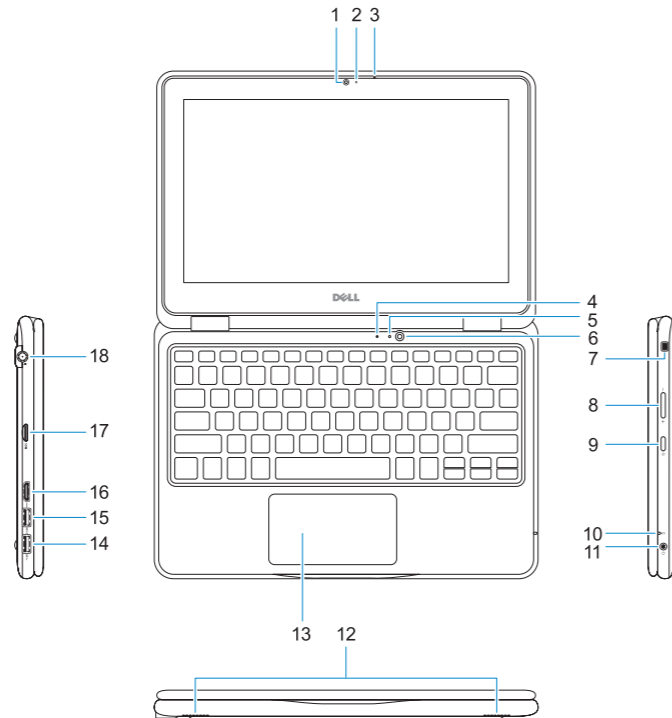

## Features

Caractéristiques | Funcionalidades | Özellikler | الميزات

1. Camera
2. Camera status light
3. Microphone
4. World-facing Microphone
5. World-facing camera status light
6. World-facing camera
7. Noble wedge lock slot
8. Volume control button
9. Power button
10. Battery status light
11. Universal audio jack
12. Speakers
13. Touchpad
14. USB 3.0 port
15. USB 3.0 port with PowerShare
16. HDMI port
17. microSD card reader
18. Power connector port
19. Service tag label