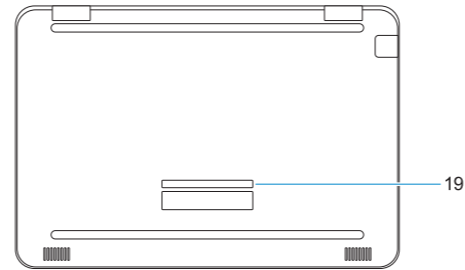

## Features

Caractéristiques | Funcionalidades | Özellikler | الميزات

1. Camera
2. Camera status light
3. Microphone
4. World-facing Microphone
5. World-facing camera status light
6. World-facing camera
7. Noble wedge lock slot
8. Volume control button
9. Power button
10. Battery status light
11. Universal audio jack
12. Speakers
13. Touchpad
14. USB 3.0 port
15. USB 3.0 port with PowerShare
16. HDMI port
17. microSD card reader
18. Power connector port
19. Service tag label